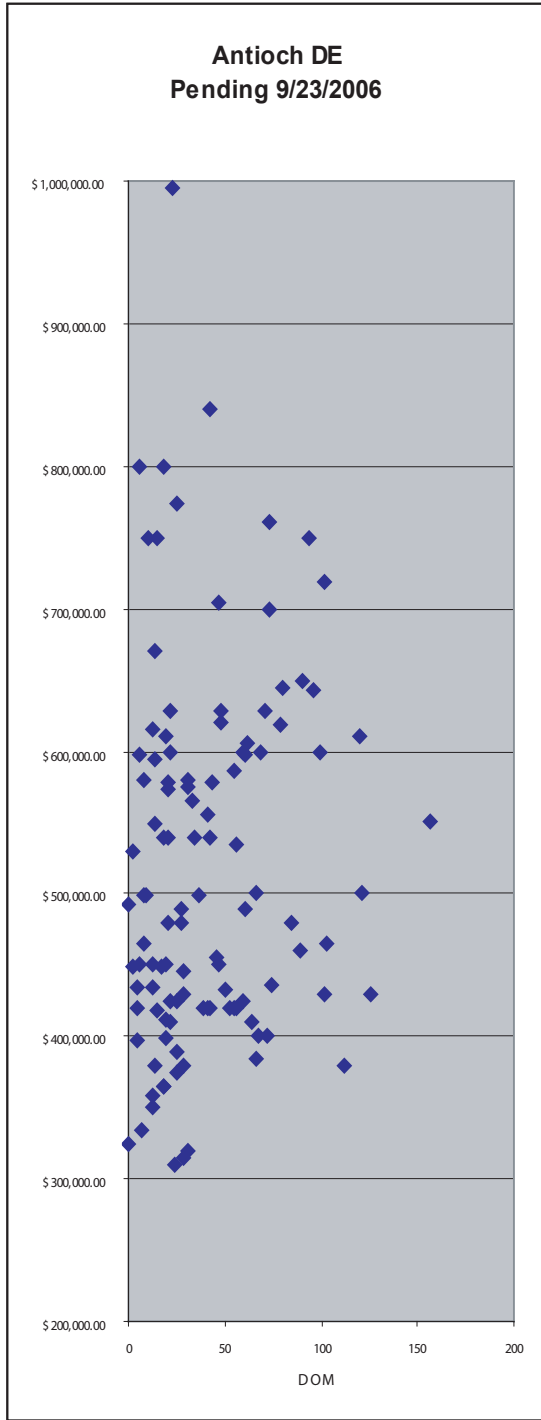

Paul Connell 925-753-1234

Based on information posted to EBRDI MLS