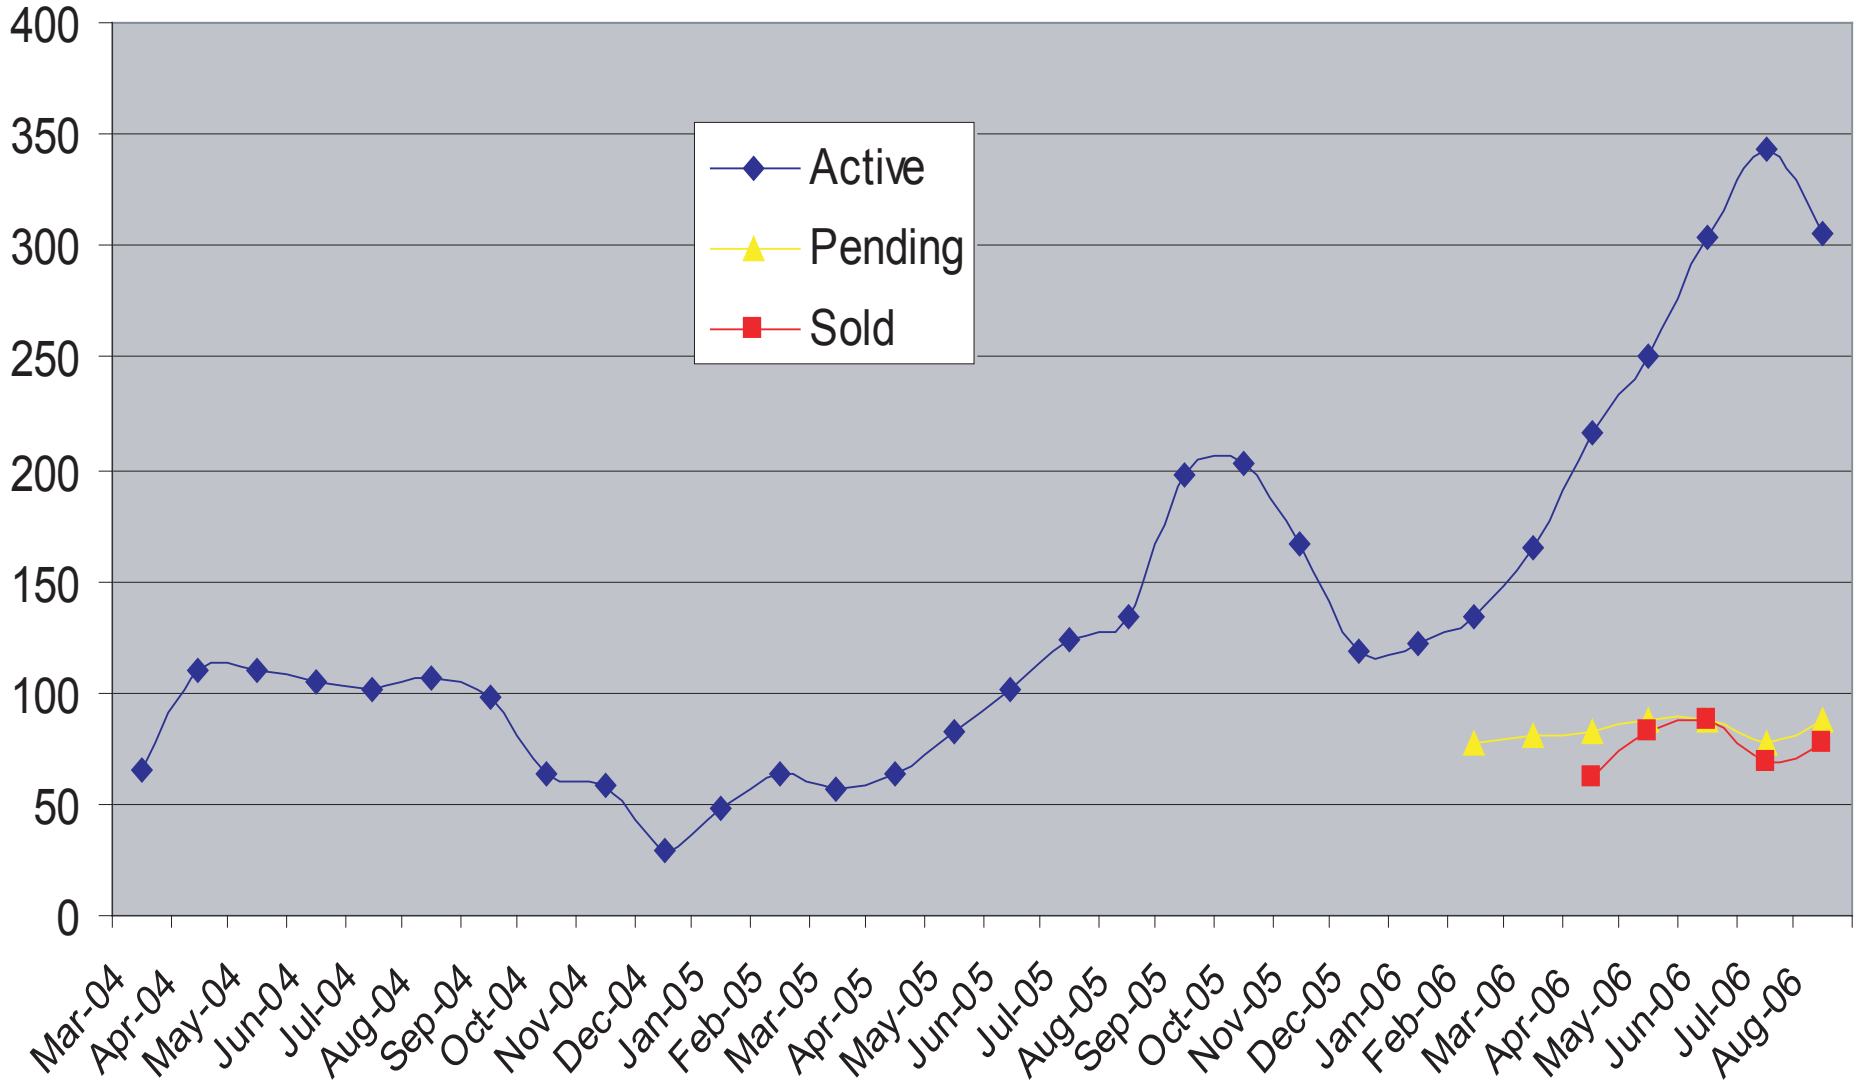

# Walnut Creek Housing Market Activity

Based on information reported to EBRDI MLS

**Paul Connell, MBA**  
925-753-1234

[www.ConnellTeam.com](http://www.ConnellTeam.com)